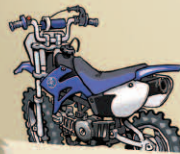

## MY XMAS WISHLIST

Dear Santa,

KID'S  
BACKPACK  
WORTH \$220  
including tent  
and sleeping bag.

+

\$200 WORTH  
OF FREE GEAR  
when you finance  
with YMF.

+

Up to \$500  
YAMADOLLARS!

ELECTRIC START  
PUSHBUTTON